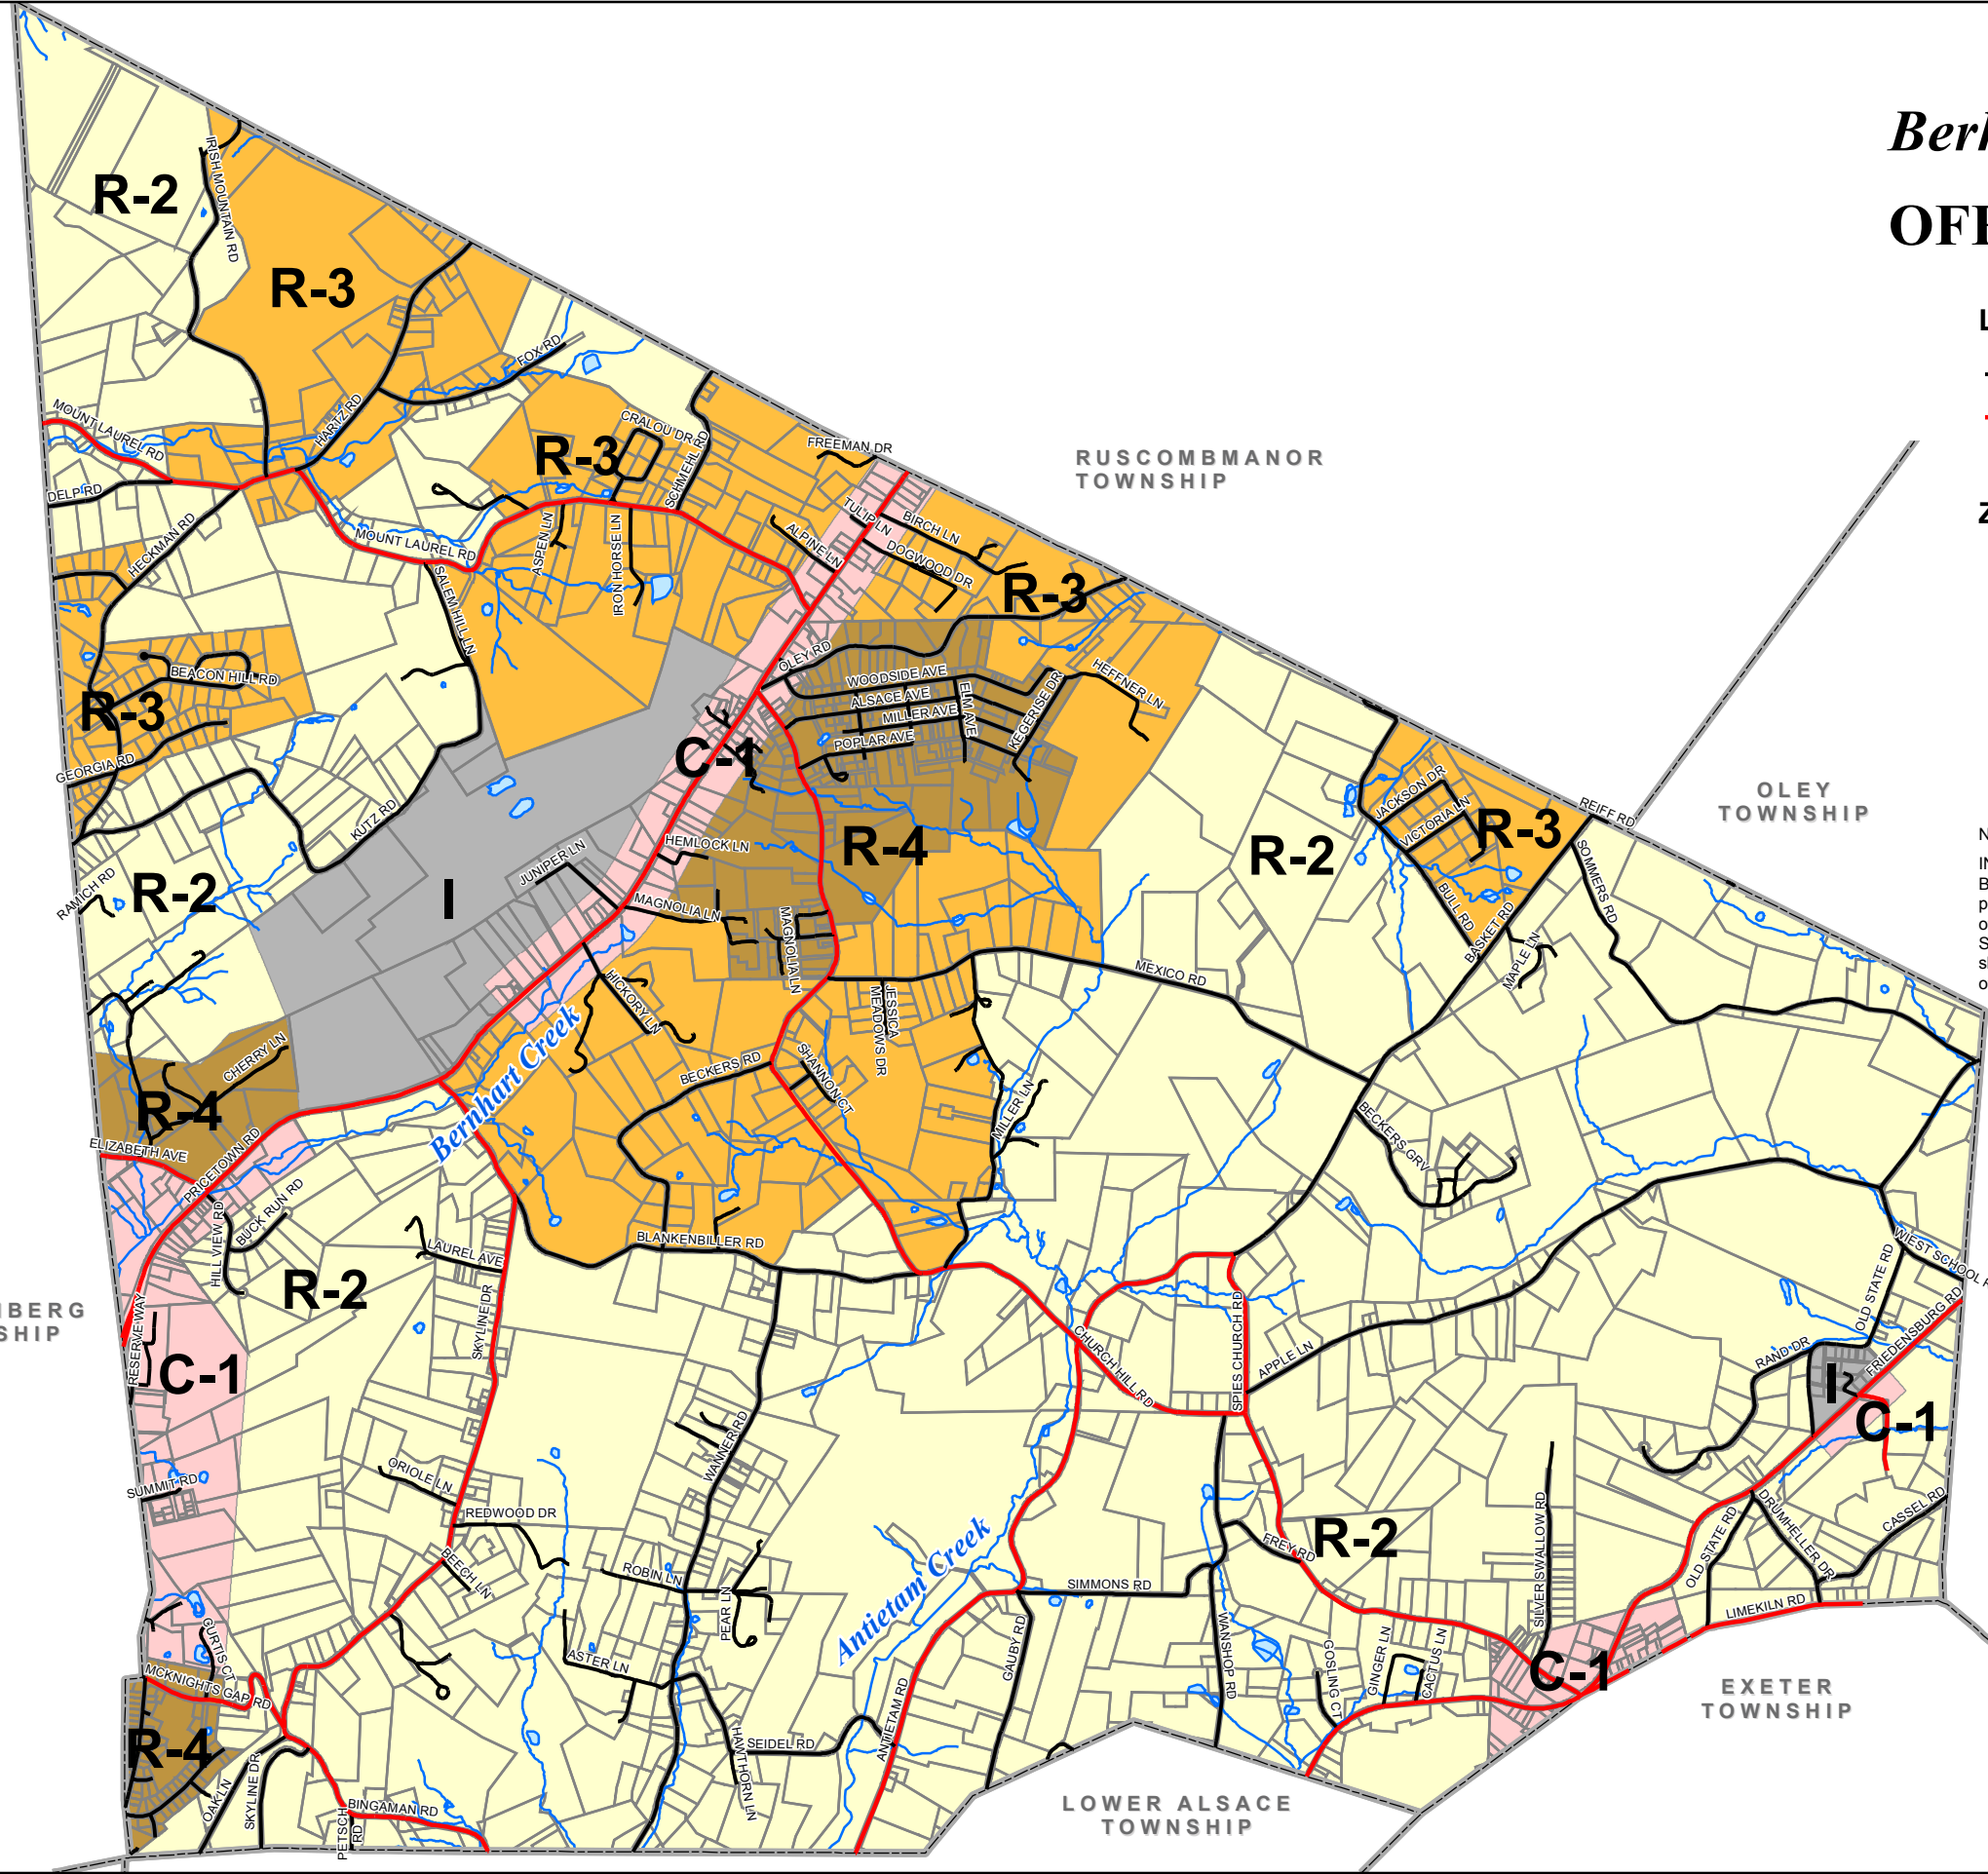

# Alsace Township, Berks County, Pennsylvania OFFICIAL ZONING MAP

**LEGEND**

- Local Road
- State Road
- Municipal Boundary

**ZONING DISTRICTS**

- C-1 Commercial
- I Industrial
- R-2 Woodland Conservation and Rural Farm
- R-3 Rural Residential
- R-4 Suburban Residential

Note:  
INTERPRETATION OF ZONING DISTRICT BOUNDARIES  
Boundaries indicated as approximately following road centerlines, plotted lot lines, township limits, stream centerlines, or other bodies of water shall be constructed to follow such lines. Should any uncertainty exist, the Township Zoning Hearing Board shall interpret the intent of the Zoning Map as to the exact location of the district boundary.

THIS IS TO CERTIFY THAT THIS ONE SHEET COMPRISES THE OFFICIAL ZONING MAP OF ALSACE TOWNSHIP, BERKS COUNTY, PENNSYLVANIA.

DULY ENACTED BY THE BOARD OF SUPERVISORS OF ALSACE TOWNSHIP, BERKS COUNTY, PENNSYLVANIA, THIS 20th DAY OF DECEMBER, 2017, IN LAWFUL SESSION DULY ASSEMBLED.